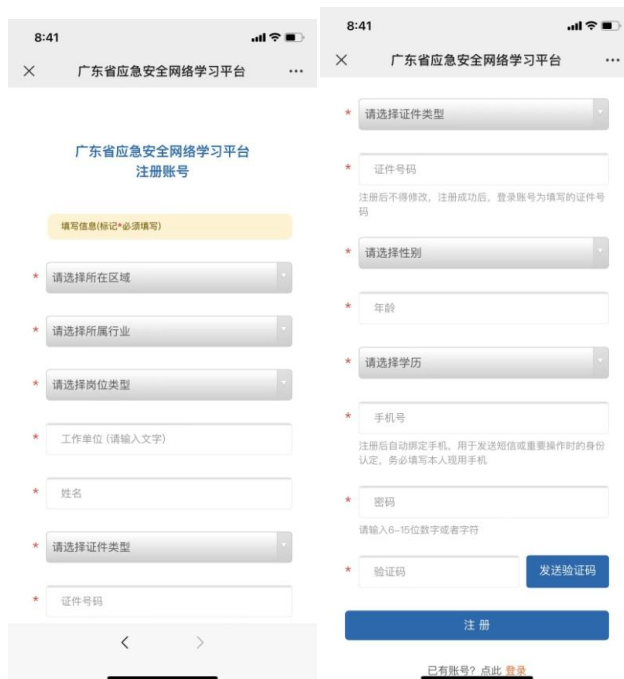

学员学习指南（移动端）

一、学员登录

1.1 账号登录

从微信公众号进入或者扫描二维码，注册学员先填写信息进行注册，已注册学员输入用户名和密码登录后进行信息认证。

注册账号